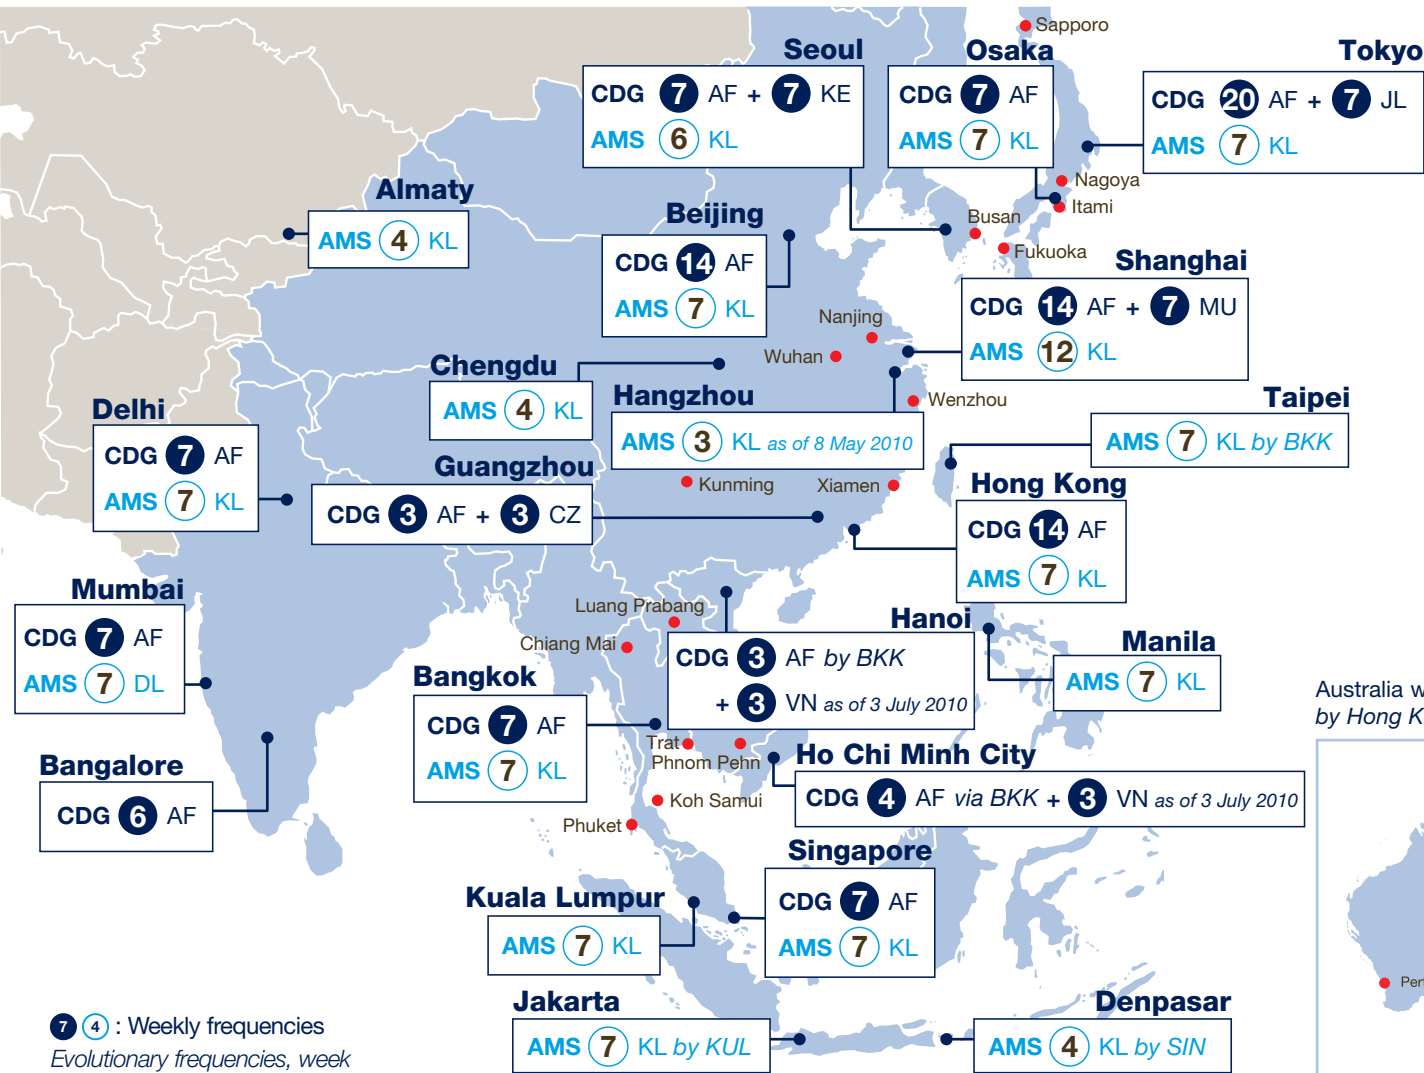

Asia - Summer 2010

- OPERATORS**
- AIR FRANCE
 - KLM
 - BANGKOK AIRWAYS
 - CHINA EASTERN
 - CHINA SOUTHERN
 - DELTA AIR LINES
 - JAL
 - KOREAN AIR
 - MALAYSIA AIRLINES
 - QANTAS
 - VIETNAM AIRLINES

Australia with AF
by Hong Kong or Singapur

7 4 : Weekly frequencies
 Evolutionary frequencies, week
 of reference: July 5, 2010