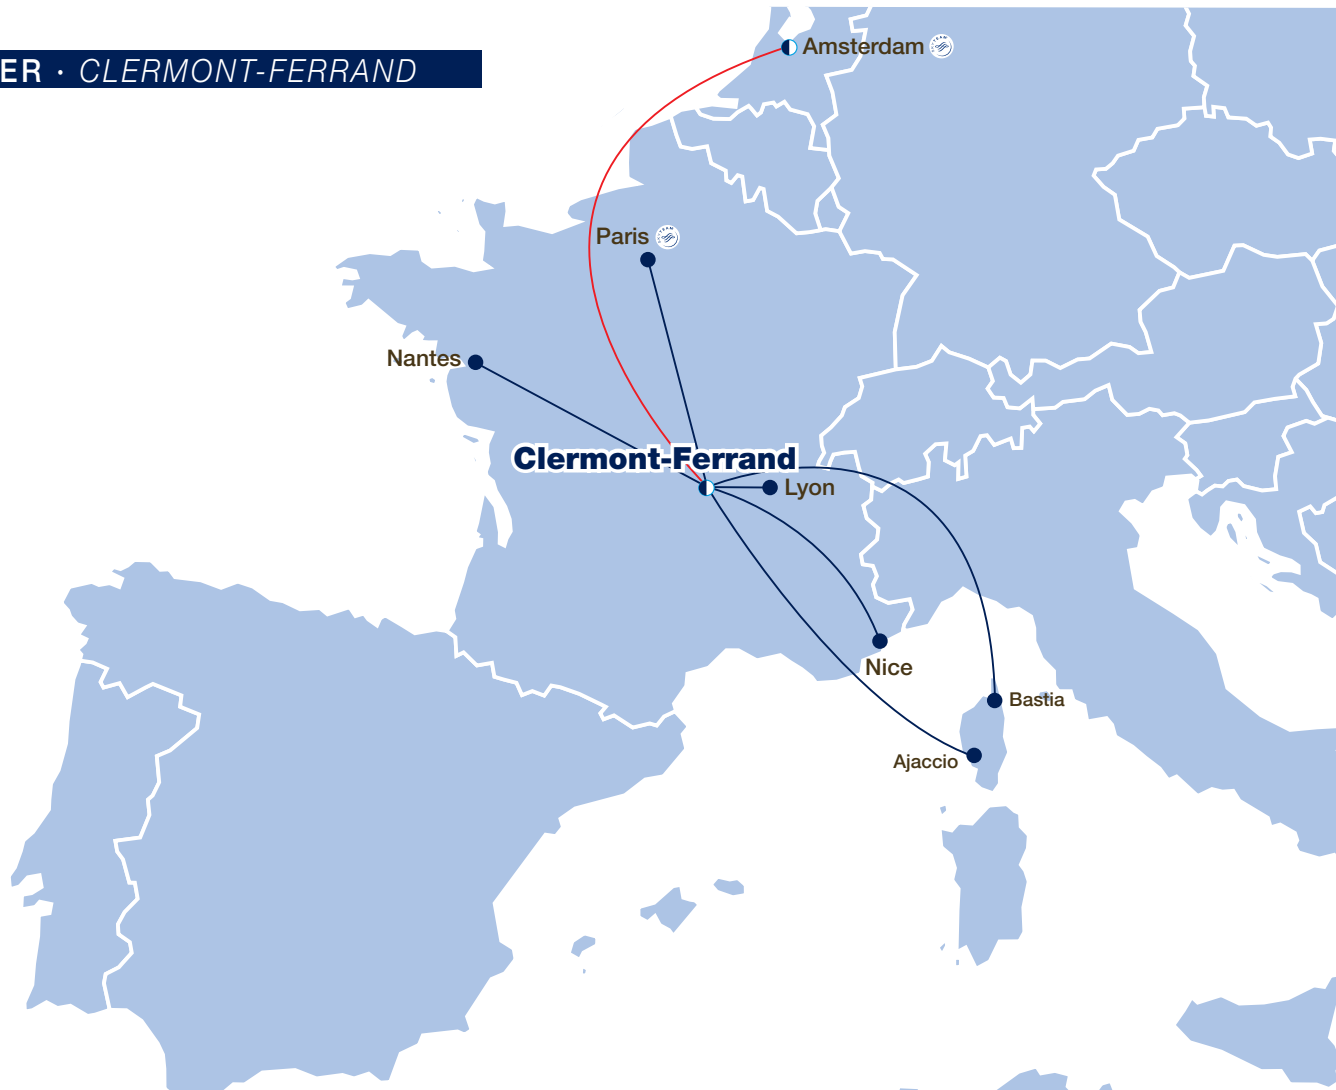

# Domestic and European, French Province departure - Summer 2010

**CENTER · CLERMONT-FERRAND**

OPERATORS

AIR FRANCE  
REGIONAL

— Domestic flights — International flights

● AF and/or partners ● AF and/or partners + KL and/or partners