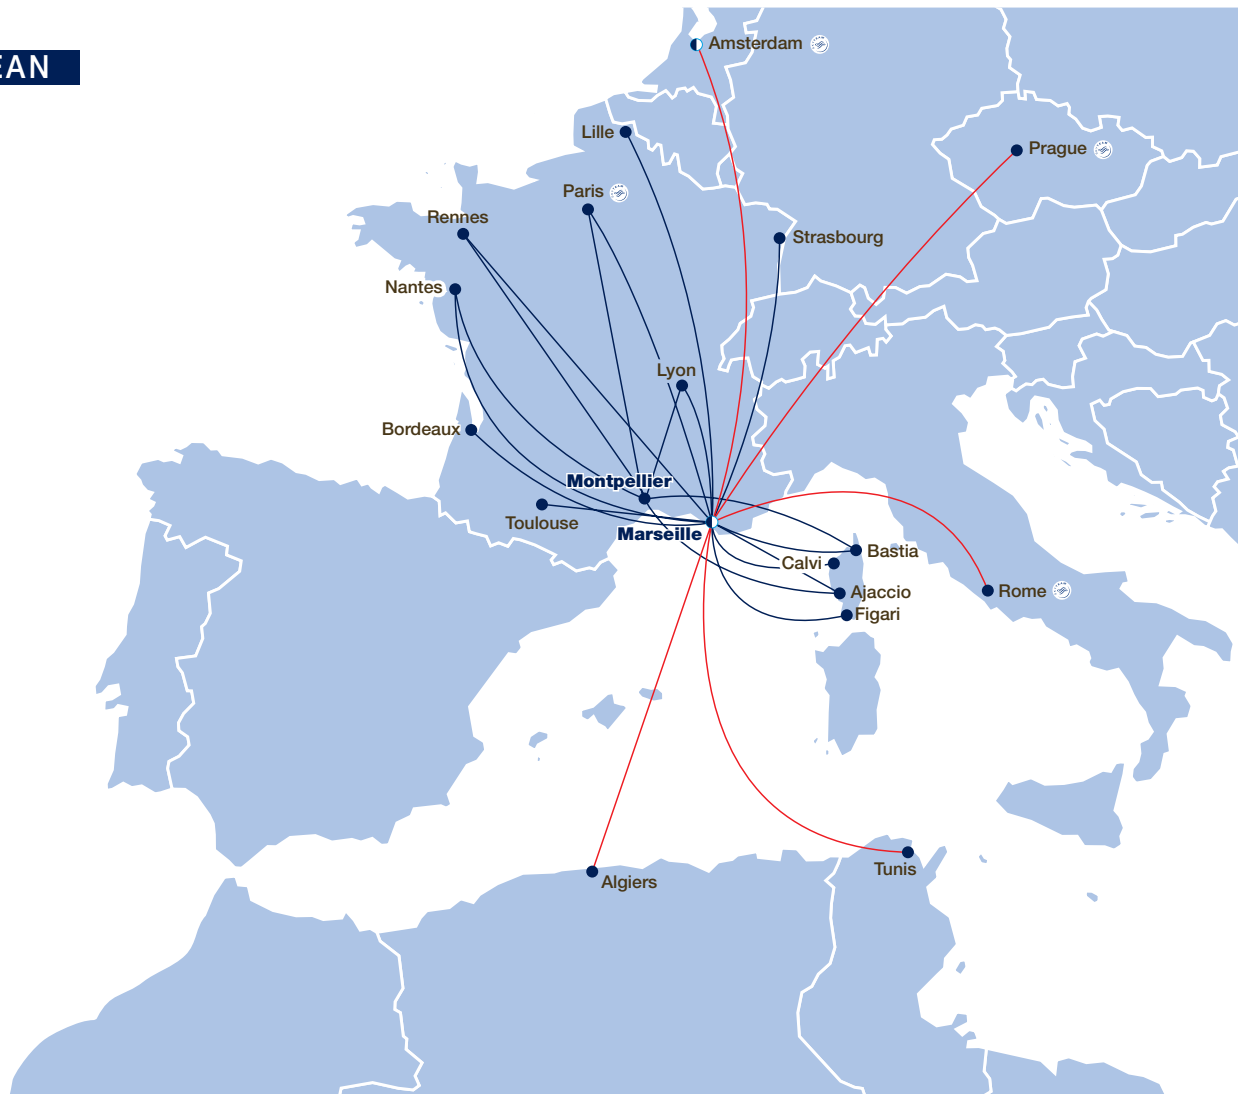

Domestic and European, French Province departure - Summer 2010

MEDITERRANEAN

OPERATORS

- AIR FRANCE
- AIRLINAIR
- BRIT AIR
- CCM
- CSA
- KLM
- REGIONAL

— Domestic flights — International flights

● AF and/or partners ● AF and/or partners + KL and/or partners